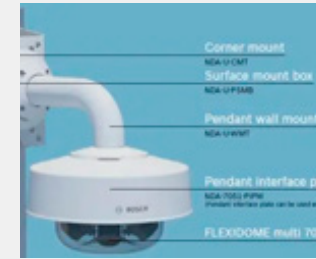

Video Accessory Quick selection guide

Easily find the right accessory for your installation and determine the correct combination of accessories for the camera of your choice