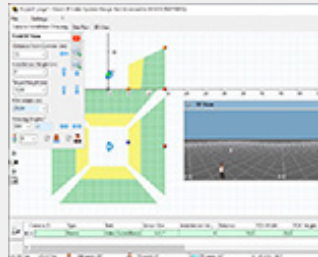

Bosch IP Video System Design Tool

Design and plan your Bosch Video System in full detail and find the best camera locations